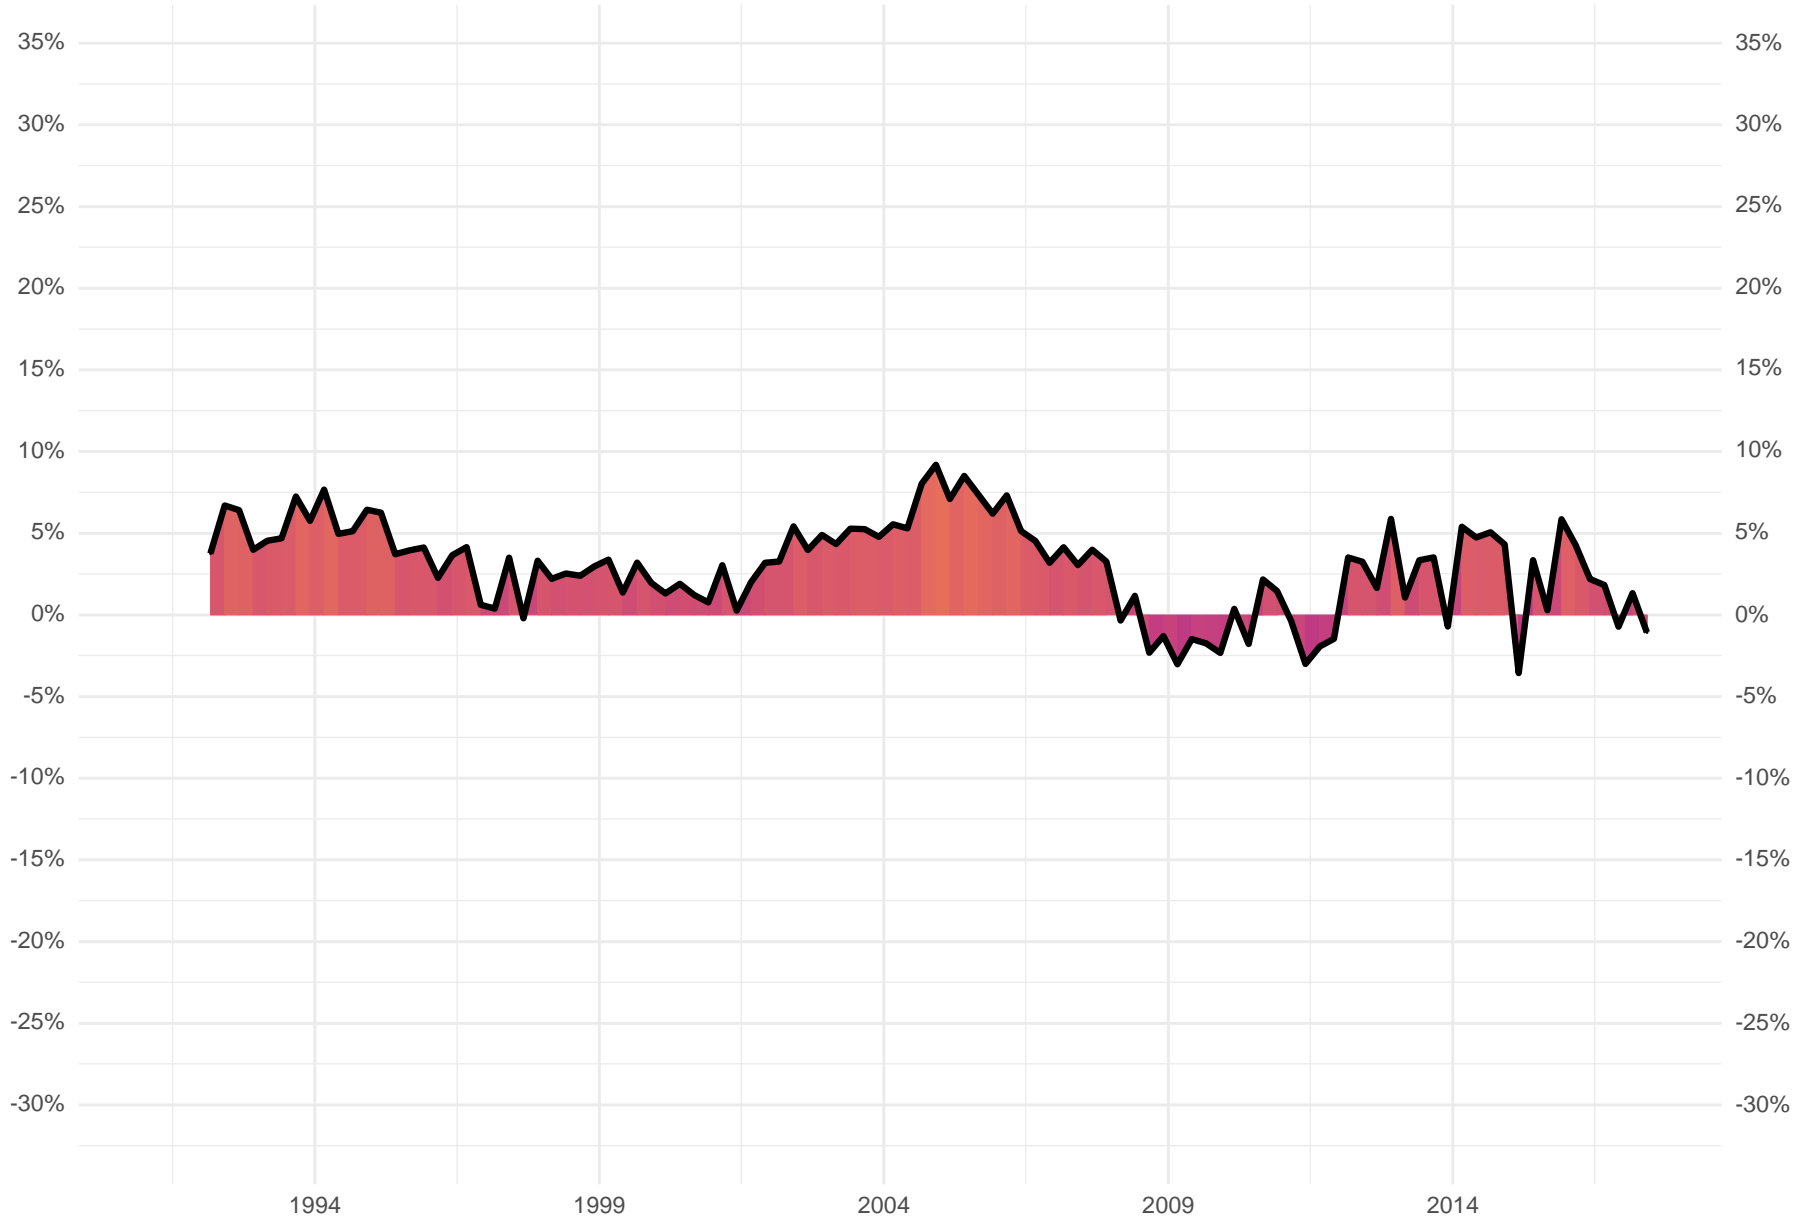

House price index for WV

4-quarter percent change in index, not seasonally adjusted