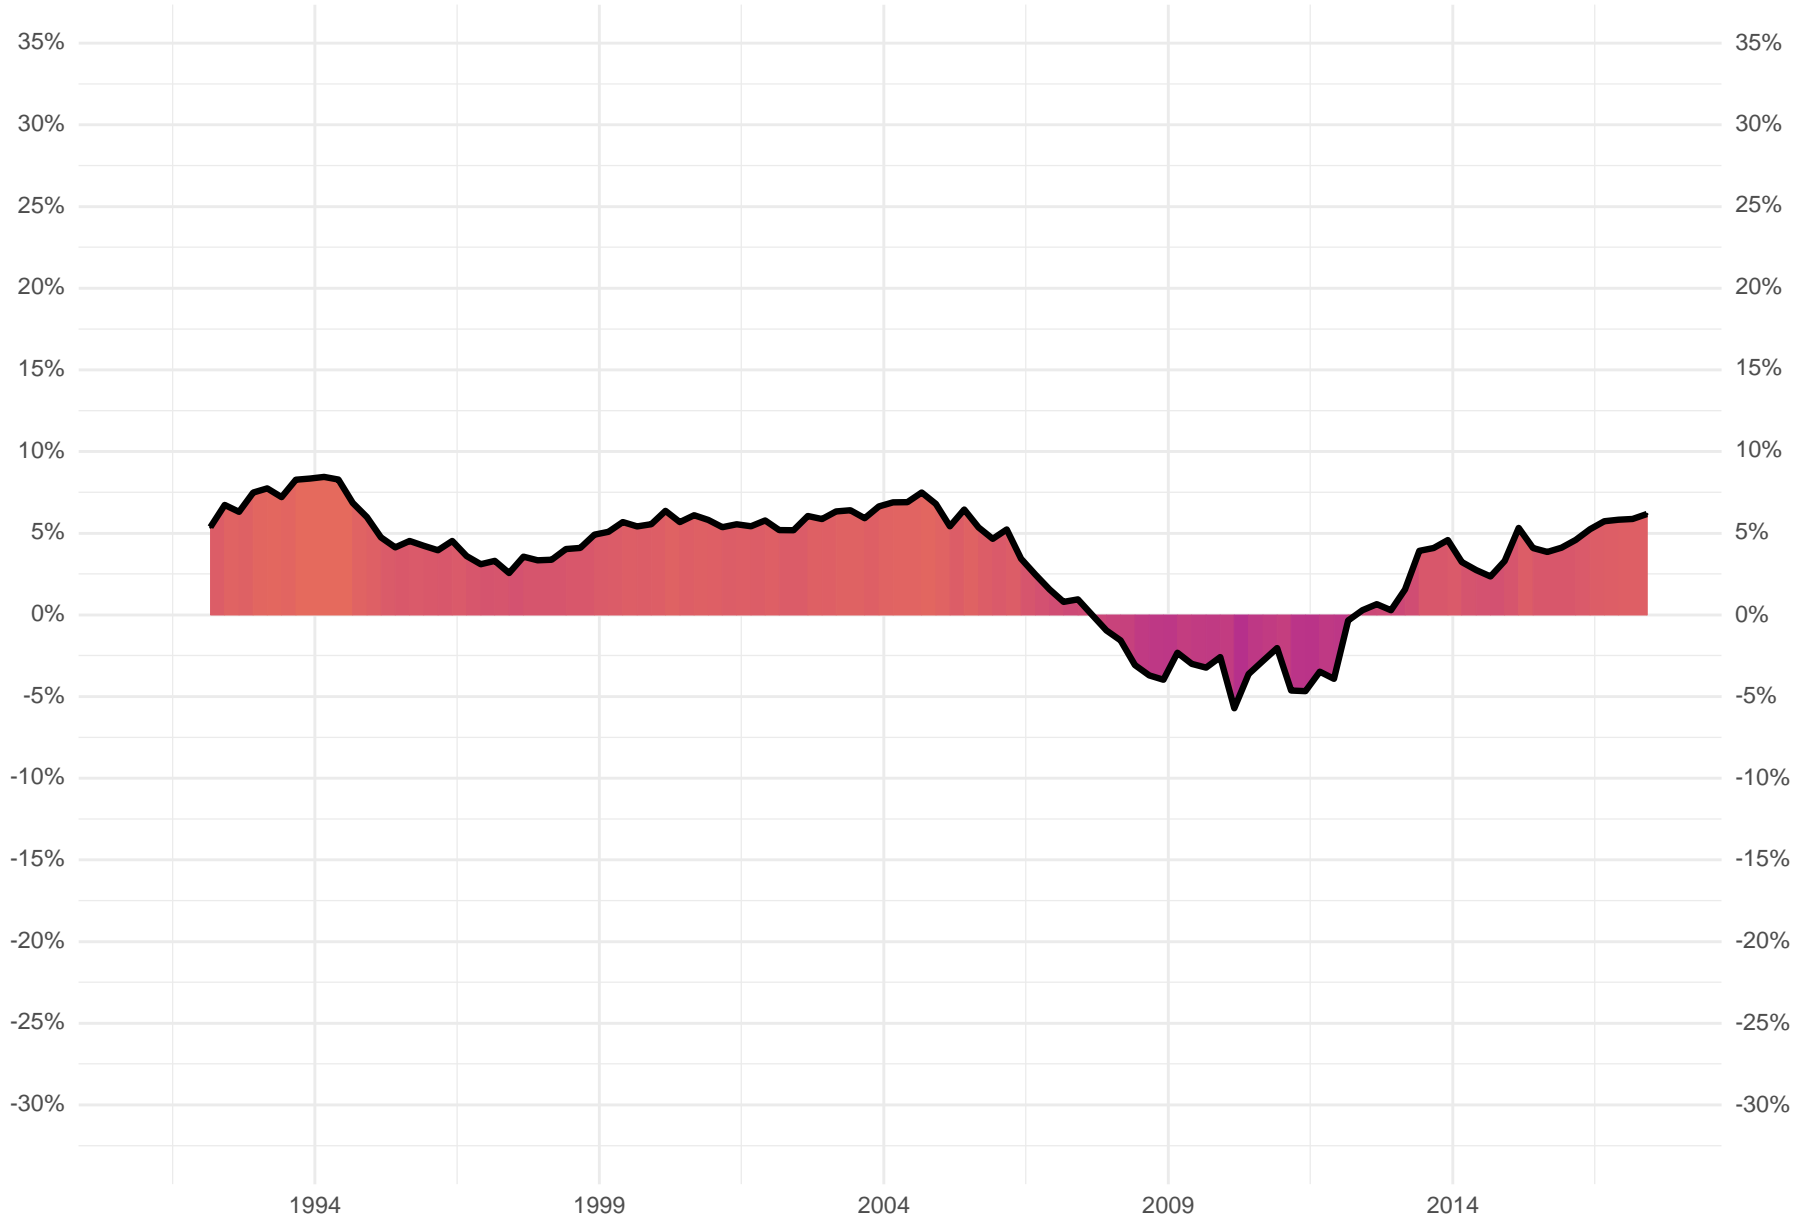

House price index for WI

4-quarter percent change in index, not seasonally adjusted